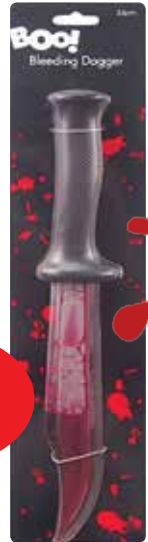

HURRICANE SPIN MOP WITH PEDAL

RRP \$49.95

\$35 ea

SIMILAR TO AS SEEN ON TV

Wicked Witch Kids Costume
Asst sizes

\$12 ea

Boys Vampire Costume
Asst sizes

\$24 ea

HALLOWEEN MONSTER SAVINGS

BLOODY TATTERED CLOTH
152x213mm

\$6.99
ea

Specification and colour may vary from illustration

ENTER IF YOU DARE BANNER

\$6
ea

PK 18 BLOODY BALLOONS

\$2.99
pk

BLEEDING DAGGER
33cm

BLOODY WEAPONS
3 asst

Accessories not included

\$3.99
ea

BLOODY WINDOW GELS Asst

\$2.99
ea

BLOODY GARLAND
2.5m
2 designs

\$3.99
ea

PREMIUM FAKE BLOOD
29ml
\$3.99

FAKE BLOOD
18g **\$2.00**

FROM \$2
ea

PK 3 VAMPIRE BLOOD CAPSULES
\$2.99

HALLOWEEN BLOODY BANDAGE

\$2.99
ea

DR MAD MENS COSTUME
includes coat
Asst sizes

\$24.99
ea